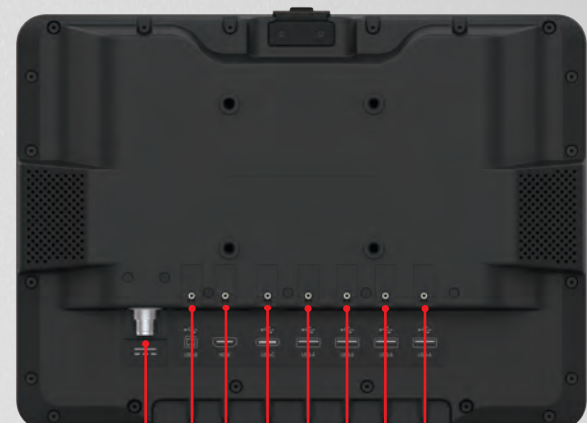

RTDS11

Rugged Touch Display

MIL-STD-810H

P-Cap

1000 nits

IP54

- ◆ 11.6" high-brightness (1000 nits) PCAP touch monitor (Full HD)
- ◆ Rich USB ports support additional external devices with one easy to reach USB port on top
- ◆ Easy to switch between two different input sources
- ◆ Built-in high performance speakers, easy to deal with noisy environment.
- ◆ Seamless connection and true mobility with Samsung DeX Experience.

USB-TYPE A

DC-IN

USB-TYPE B

HDMI

USB-TYPE C

USB-TYPE A

Specifications

Display

- ◆ 11.6" TFT LCD Full HD (1920 x 1080)
- ◆ 1000 nits high brightness
- ◆ Projected capacitive touchscreen with 2-point multi-touch
- ◆ Optional anti-reflective and anti-fingerprint coatings

Audio

- ◆ 3W x 2 stereo speakers with amplifier

Mechanical Spec

- ◆ 75 mm VESA mount
- ◆ Dimension (W x H x D) : 11.7 x 8.5 x 1.7 (inch)
- ◆ Weight : 3.9 lb

In-box Accessories

- ◆ Power cable
- ◆ Metal bracket for exterior cable entry

** DeX Compatible Mobile Devices: