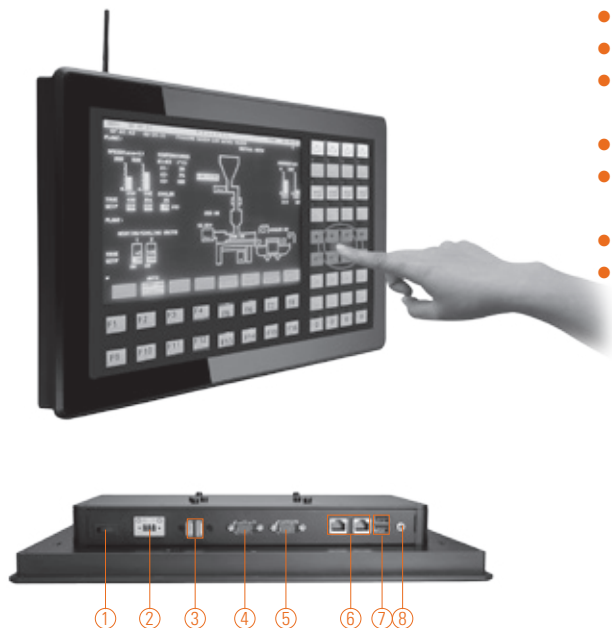

GOT3187W-834-PCT

18.5" WXGA TFT Touch Panel Computer
with Intel® Celeron® Processor J1900
(-10°C ~ +50°C)

- | | |
|--------------------------------------|---------------------------|
| 1. Power switch | 7. USB 3.0 x 2 |
| 2. Terminal block for DC power input | 8. Audio(Line-out) |
| 3. USB 2.0 x 2 | 9. CFast™ slot |
| 4. COM 1 (RS-232/422/485) | 10. Backlight switch |
| 5. COM 2 (RS-232) | 11. Brightness adjustment |
| 6. Ethernet x 2 | |

Introduction

The GOT3187W is a 18.5" WXGA fanless touch panel computer. By supporting a wide temperature range from -10°C +50°C, it can be used in any harsh environment. The unit adopts 18.5" WXGA TFT-LCD and low power consumption Intel® Bay Trail-D Celeron® processor. With the growing demand of wireless application, it provides two Mini card slots for 3G, wireless network connection. By just plugging in the Mini card WLAN card, customers have instant access wireless LAN. This model is suitable for many applications including transportation, train, control platform of ships, heavy industry, and oil pipe monitoring systems.

Wide-temperature (-10°C ~ +50°C) supported

The 18.5-inch industrial panel PC GOT3187W adopts unique extended temperature technology, with a temperature range from -10°C ~ +50°C, with fanless cooling system and compact design for harsh environment.

WLAN antenna supported (optional)

The GOT3187W provides two Mini card slots and WLAN antennas for 3G and wireless network connections. By simply plugging in the wireless LAN card, customers can use the unit in a wireless environment.