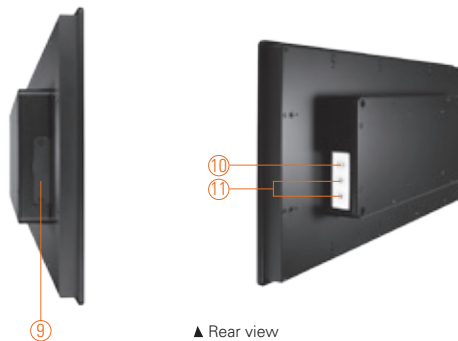

▲ Rear view

Specifications

Front Bezel	IP65 front bezel	
LCD Panel	Display Type	18.5" WXGA TFT LCD
	Brightness (cd/m²)	300 nits
	Resolution	1366 x 768
Main System	CPU	Intel® Bay Trail-D Celeron® Processor J1900 4C (up to 2.42 GHz)
	System Memory	1 x 204-pin DDR3L SO-DIMM max. up to 8 GB
	BIOS	AMI UEFI BIOS
	Storage	1 x 2.5" SATA HDD 1 x CFast™ or 1 x mSATA
	Watchdog Timer	255 levels, 0-255 sec.
	Onboard Graphics	Integrated Intel® GFX

* All specifications and photos are subject to change without notice.